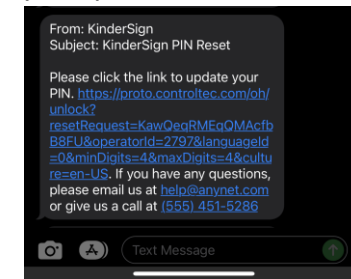

1. **A** Use the keypad to enter your 10-digit telephone number. Tap **Next**.

A numeric keypad with buttons for digits 1-9, 0, Clear, and Delete. A blue 'Next' button is positioned below the keypad.

1. **B** Enter your 4-digit **PIN** and tap **Verify**.

A numeric keypad with buttons for digits 1-9, 0, Clear, and Delete. A blue 'Verify' button is positioned below the keypad.

1. **C** The **Set Up Account Verification** screen appears. Tap **Verify with Email** or **Verify with SMS** to select your desired verification method. Tap **Skip for now** if you do not wish to verify now and KinderSign will direct you to the **Sponsor Activities** screen.

Setup Account Verification
Provide an email or phone number we can reach you at in the event you get locked out of your account.
Buttons: Verify with Email, Verify with SMS, Skip for now (with a red arrow pointing to it).

1. **D** Tap **Send Verification** after entering an email address or a telephone number.

Enter your Telephone Number
Phone Number:
[Input field]
Buttons: Send Verification (with a red arrow pointing to it), Skip for now

1. **E** The **Email Sent** or **Text Sent** screen appears verifying your email address or phone number. Tap **Go to Home** to go to main menu.

Text Sent
We've sent a verification to 8154040815. Please check your text messages.
Buttons: Resend Text, Go to Home (with a red arrow pointing to it)

1. **F** A **Verification Email** or **Verification Text** will be sent with a link depending on your previous selection. Click on link to set your PIN.

1. **G** Enter your new 4-digit PIN. Re-enter your 4-digit PIN and tap **Update PIN**.

KinderSign English
Select a new PIN
Choose a new PIN to enter attendance
PIN: [Input field]
4 Digit PIN: [Input field]
Confirm PIN: [Input field]
Button: Update PIN

1. **H** A notification appears showing you successfully created a PIN.

1. **I** Open KinderSign and enter your 10-digit telephone number, then enter your new PIN to successfully login.